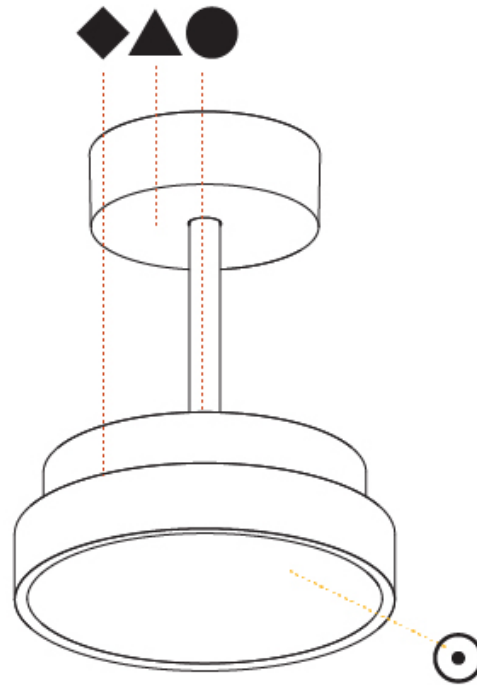

SIGN DIVA TUBE SUSPENSION

A300019-

PROJECT	_____
TYPE	_____
SPECIFIER	_____
QUANTITY	_____
DATE	_____

A