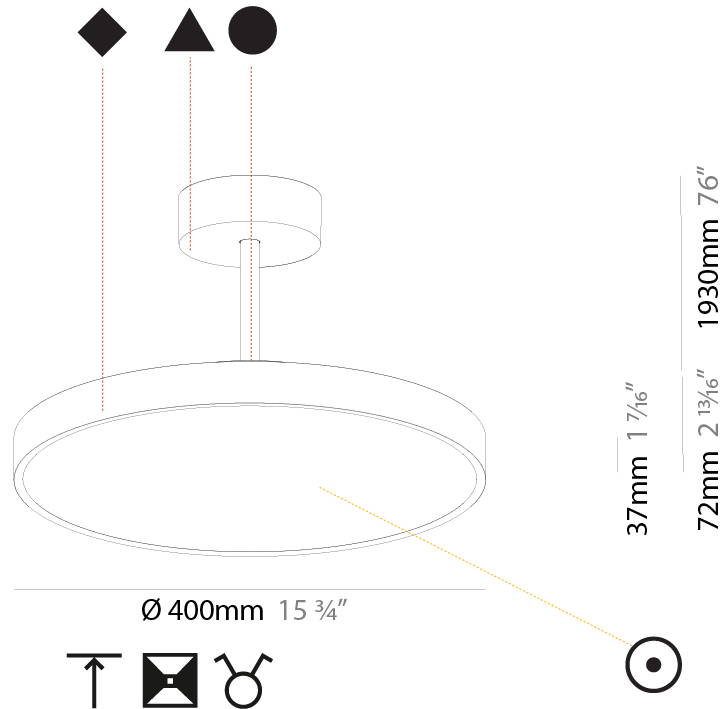

GENERAL

Series: Sign Diva Tube
Subseries: Sign Diva Tube
Brand: Prolicht
Division: Architectural
Mounting Type: Suspension
Mounting Location: Ceiling
Subcategory: Pendant

PHYSICAL

Shape: Round
Diameter (mm): 400
Diameter (in): 15 3/4
Height (mm): 72
Height (in): 2 13/16
Max. Overall Height (mm): 2002
Max. Overall Height (in): 78 13/16
Light Distribution: Direct / Indirect
Weight (kg): 3.314
Weight (lbs): 7.306
Diffuser: PMMA - Opal / Micro-Prism / Sparkling Secret / Vintage Industrial
Fixture Finish: SSR / BKV / CWI / CRY / HAB / UFT / ITA / RUA / FTG / MYG / LOD / PUS / FRO / FUP / KIA / POP / BLS / SPG / MEY / GOH / GUM / CHC / COM / ABZ / JAG / OBR / MOS / ROR
Fixture Material: Extruded Aluminum / Steel

ELECTRICAL

Lamp Type: LED (Zhaga Standard)
Input Wattage (W): 30
Total Output Wattage (W): 27.8
Dimming: Tri-Mode (Non-Dimming and Phase Dimming (120Vac only) and 0-10V Dimming)
Driver Included: Yes
Driver Location: Integrated
Driver Type: Constant Current - Universal
Driver Class: Class 2
Input Voltage (V): 120 - 277
Constant Current (MA): 500 / 350

LED

Color Temperature (*K): 3000 / 3500 / 4000
Max. Delivered Lumen (lm): 3049 / 3019 / 3055 / 3117
Nominal Lumen (lm): 4182 / 4142 / 4189 / 4275
CRI: >90 CRI
Lamp Life (hrs): 50000

OPTICAL

RATINGS AND CERTIFICATIONS

Certified By: Certified for North American Standards
IP rating: IP20