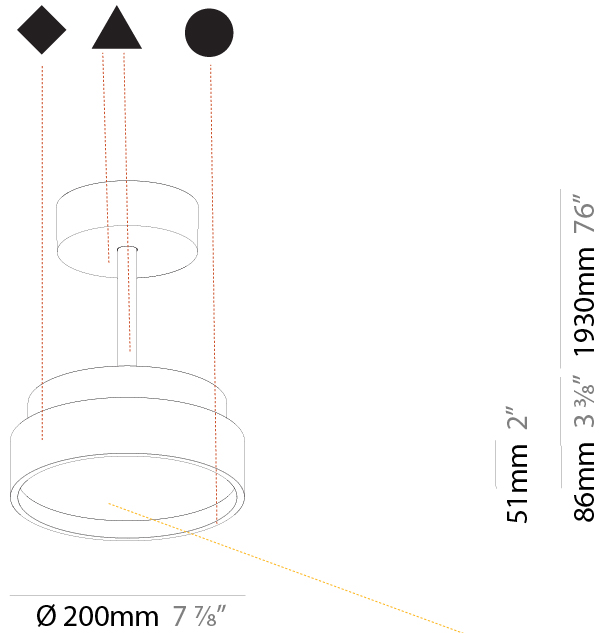

GENERAL

Series: Sign Diva Tube
Subseries: Sign Diva Tube Korona
Brand: Prolicht
Division: Architectural
Mounting Type: Suspension
Mounting Location: Ceiling
Subcategory: Pendant

PHYSICAL

Shape: Round
Diameter (mm): 200
Diameter (in): 7 7/8
Height (mm): 86
Height (in): 3 3/8
Max. Overall Height (mm): 2016
Max. Overall Height (in): 79 3/8
Light Distribution: Direct
Weight (kg): 1.789
Weight (lbs): 3.944
Diffuser: PMMA - Opal / Micro-Prism / Sparkling Secret / Vintage Industrial
Fixture Finish: SSR / BKV / CWI / CRY / HAB / UFT / ITA / RUA / FTG / MYG / LOD / PUS / FRO / FUP / KIA / POP / BLS / SPG / MEY / GOH / GUM / CHC / COM / ABZ / JAG / OBR / MOS / ROR
Fixture Material: Extruded Aluminum / Steel

ELECTRICAL

Lamp Type: LED (Zhaga Standard)
Input Wattage (W): 10
Dimming: Tri-Mode (Non-Dimming and Phase Dimming (120Vac only) and 0-10V Dimming)
Driver Included: Yes
Driver Location: Integrated
Driver Type: Constant Current - Universal
Driver Class: Class 2
Input Voltage (V): 120 - 277
Constant Current (MA): 350

LED

Color Temperature (°K): 2700 / 3000 / 3500 / 4000
Max. Delivered Lumen (lm): 836 / 895 / 903 / 921
Nominal Lumen (lm): 1280 / 1370 / 1382 / 1410
CRI: >90 CRI
Lamp Life (hrs): 50000

OPTICAL

RATINGS AND CERTIFICATIONS

Certified By: Certified for North American Standards
IP rating: IP20